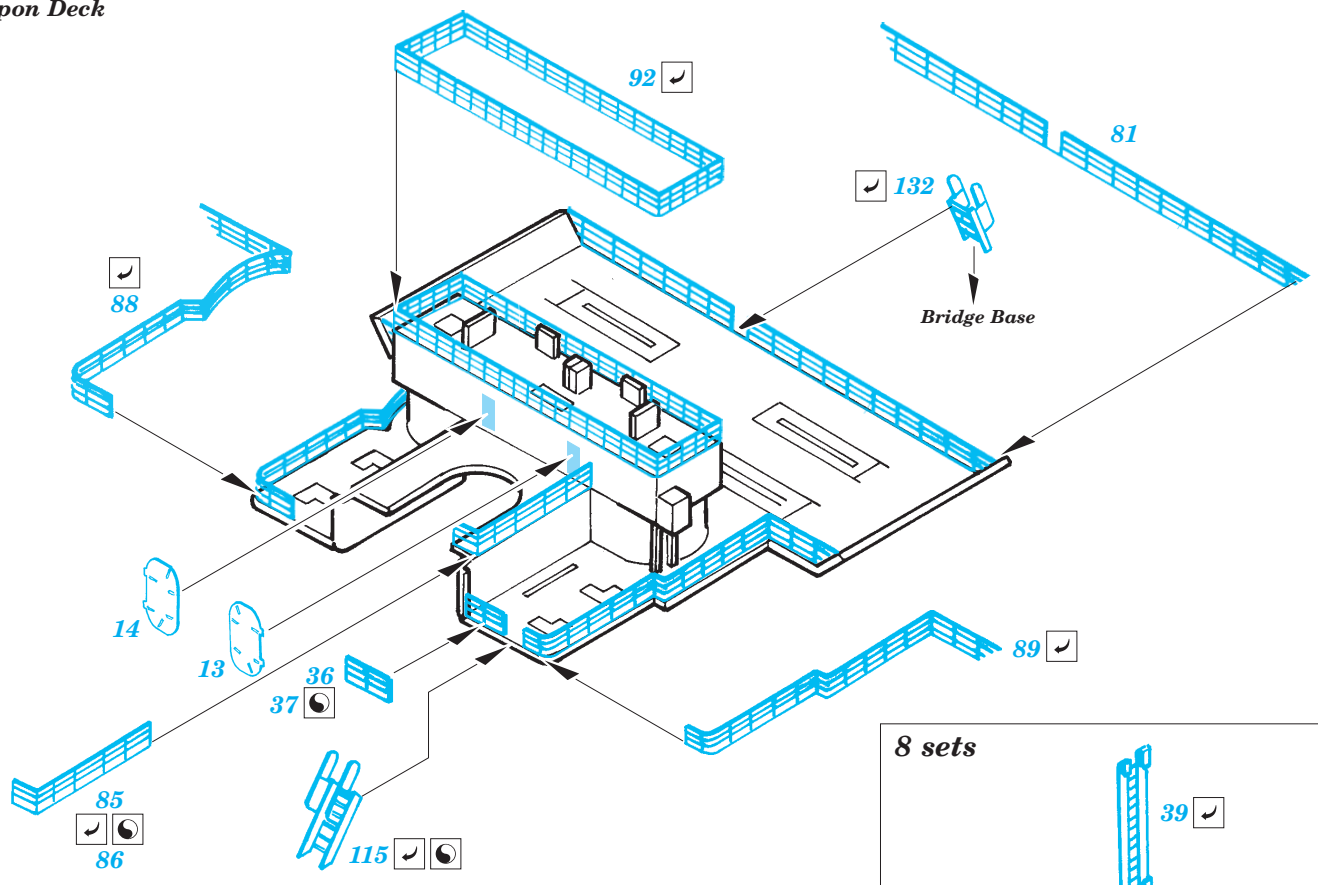

ORIGINAL KIT PARTS
PŮVODNÍ DÍLY STAVEBNICE
 PHOTO-ETCHED PARTS
LEPTANÉ DÍLY
 PARTS TO BE REMOVED
DÍLY K ODSTRANĚNÍ
 FILL
TMELIT

Center Deck

Center Deck

Tomahawk Deck

Bridge Base

Front Funnel Base

Front Funnel

Bridge

Upper Part of Bridge

MK 37 Fire Control 4 sets

Weapon Deck

Rear Funnel

Link Antenna

2 sets

2 sets