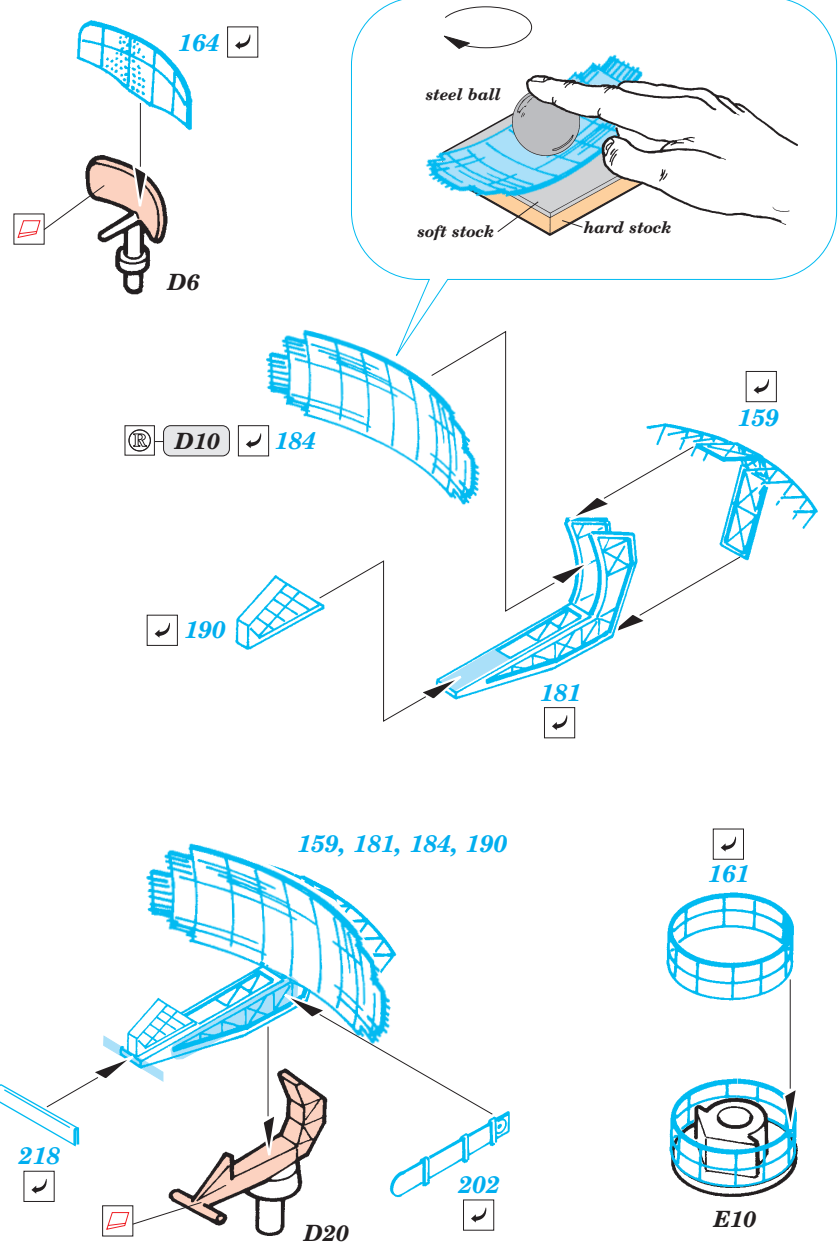

ORIGINAL KIT PARTS
PŮVODNÍ DÍLY STAVEBNICE
 PHOTO-ETCHED PARTS
LEPTANÉ DÍLY
 PARTS TO BE REMOVED
DÍLY K ODSTRANĚNÍ
 FILL
TMELIT

Center Deck

Center Deck

Tomahawk Deck

Bridge Base

Front Funnel Base

Front Funnel

Bridge

Upper Part of Bridge

MK 37 Fire Control 4 sets

Weapon Deck

Rear Funnel

Link Antenna

2 sets

2 sets