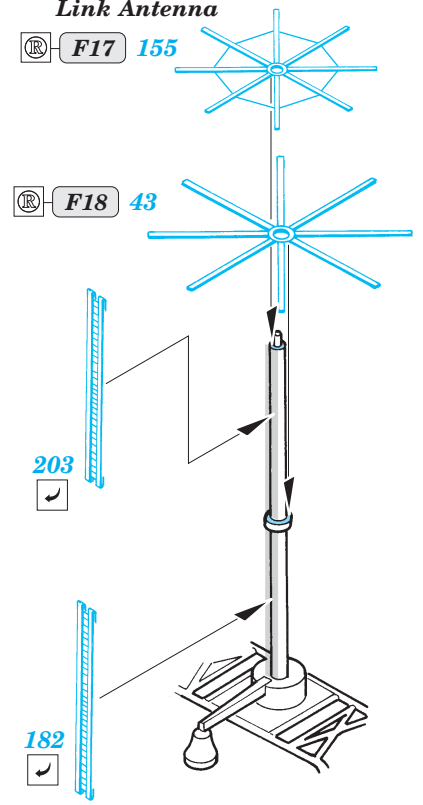

ORIGINAL KIT PARTS
PŮVODNÍ DÍLY STAVEBNICE
 PHOTO-ETCHED PARTS
LEPTANÉ DÍLY
 PARTS TO BE REMOVED
DÍLY K ODSTRANĚNÍ
 FILL
TMELIT

Center Deck

Center Deck

Tomahawk Deck

Bridge Base

Front Funnel Base

Front Funnel

Bridge

Upper Part of Bridge

MK 37 Fire Control 4 sets

Weapon Deck

Rear Funnel

Link Antenna

2 sets

2 sets