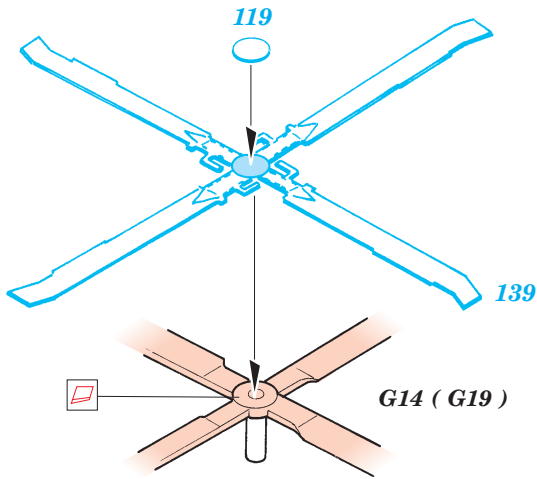

ORIGINAL KIT PARTS
PŮVODNÍ DÍLY STAVEBNICE
 PHOTO-ETCHED PARTS
LEPTANÉ DÍLY
 PARTS TO BE REMOVED
DÍLY K ODSTRANĚNÍ
 FILL
TMELIT

Center Deck

Center Deck

Tomahawk Deck

Bridge Base

Front Funnel Base

Front Funnel

Bridge

Upper Part of Bridge

MK 37 Fire Control 4 sets

Weapon Deck

Rear Funnel

Link Antenna

2 sets

2 sets