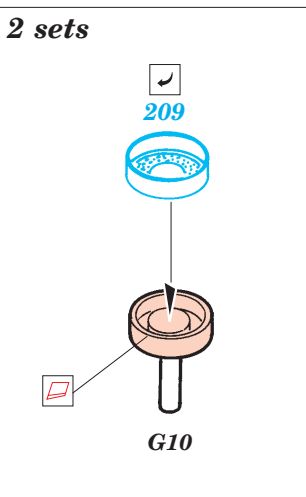

ORIGINAL KIT PARTS
PŮVODNÍ DÍLY STAVEBNICE
 PHOTO-ETCHED PARTS
LEPTANÉ DÍLY
 PARTS TO BE REMOVED
DÍLY K ODSTRANĚNÍ
 FILL
TMELIT

Center Deck

Center Deck

Tomahawk Deck

Bridge Base

Front Funnel Base

Front Funnel

Bridge

Upper Part of Bridge

MK 37 Fire Control 4 sets

Weapon Deck

Rear Funnel

Link Antenna

2 sets

2 sets

SH-60B Black Hawk

G16