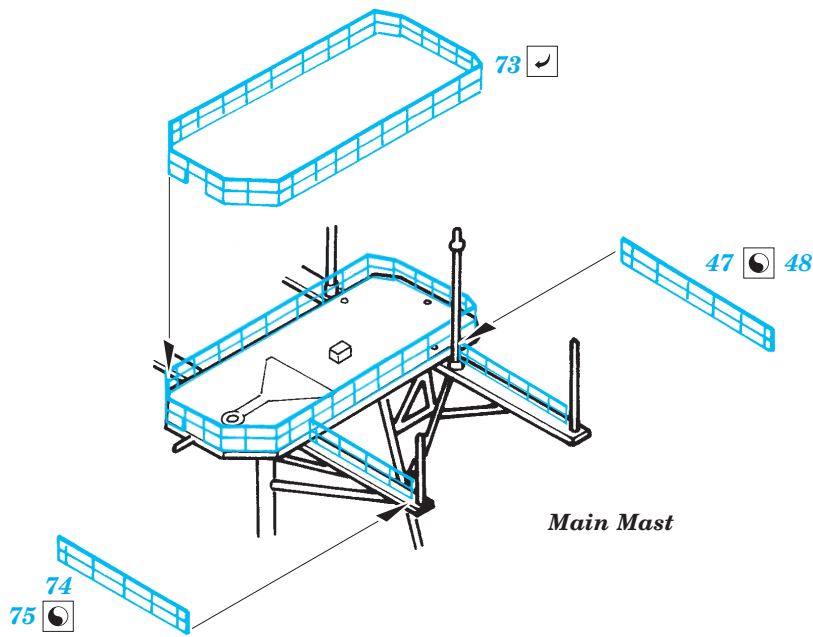

ORIGINAL KIT PARTS
PŮVODNÍ DÍLY STAVEBNICE
 PHOTO-ETCHED PARTS
LEPTANÉ DÍLY
 PARTS TO BE REMOVED
DÍLY K ODSTRANĚNÍ
 FILL
TMELIT

Center Deck

Center Deck

Tomahawk Deck

Bridge Base

Front Funnel Base

Front Funnel

Bridge

Upper Part of Bridge

MK 37 Fire Control 4 sets

Weapon Deck

Rear Funnel

Link Antenna

2 sets

2 sets