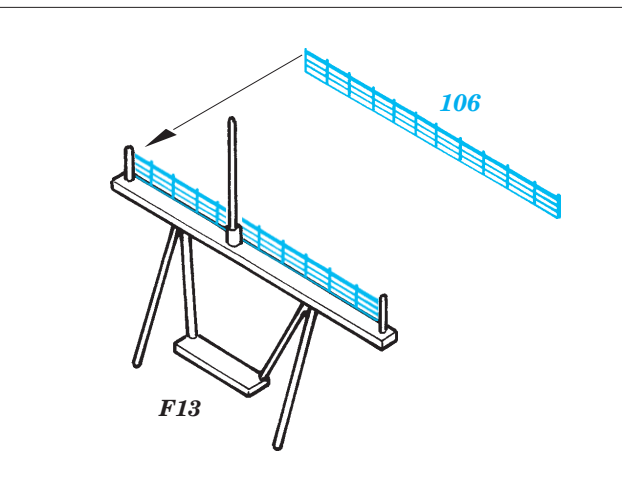

ORIGINAL KIT PARTS
PŮVODNÍ DÍLY STAVEBNICE
 PHOTO-ETCHED PARTS
LEPTANÉ DÍLY
 PARTS TO BE REMOVED
DÍLY K ODSTRANĚNÍ
 FILL
TMELIT

Center Deck

Center Deck

Tomahawk Deck

Bridge Base

Front Funnel Base

Front Funnel

Bridge

Upper Part of Bridge

MK 37 Fire Control 4 sets

Weapon Deck

Rear Funnel

Link Antenna

2 sets

2 sets