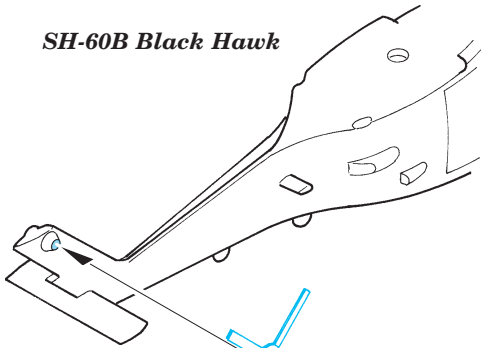

SH-60B Black Hawk