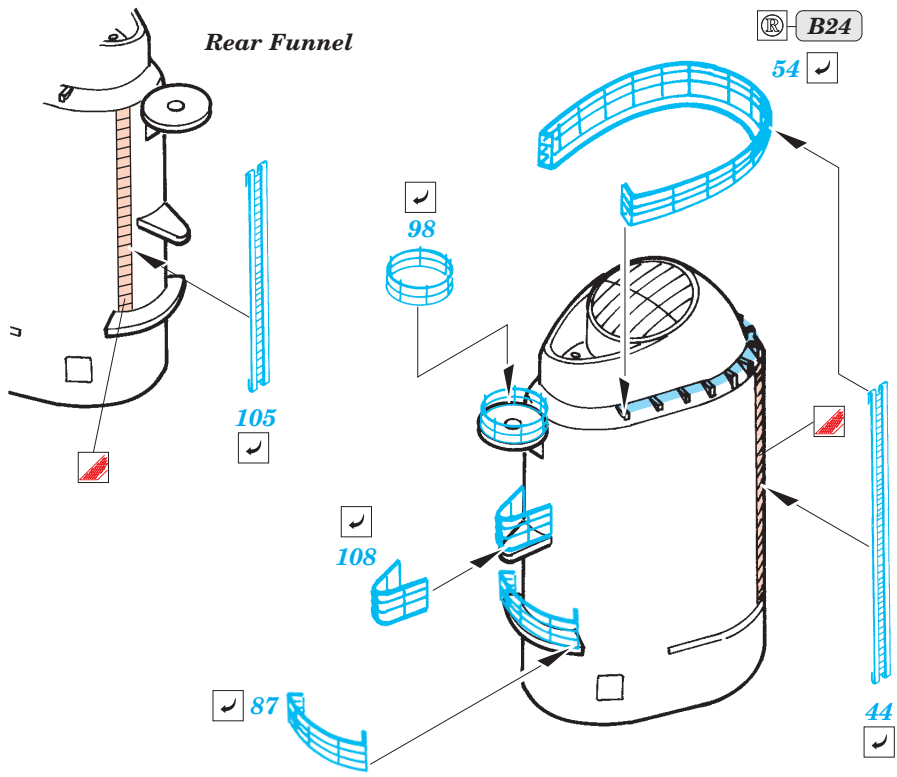

ORIGINAL KIT PARTS
PŮVODNÍ DÍLY STAVEBNICE
 PHOTO-ETCHED PARTS
LEPTANÉ DÍLY
 PARTS TO BE REMOVED
DÍLY K ODSTRANĚNÍ
 FILL
TMELIT

Center Deck

Center Deck

Tomahawk Deck

Bridge Base

Front Funnel Base

Front Funnel

Bridge

Upper Part of Bridge

MK 37 Fire Control 4 sets

Weapon Deck

Rear Funnel

Link Antenna

2 sets

2 sets

SH-60B Black Hawk

G16