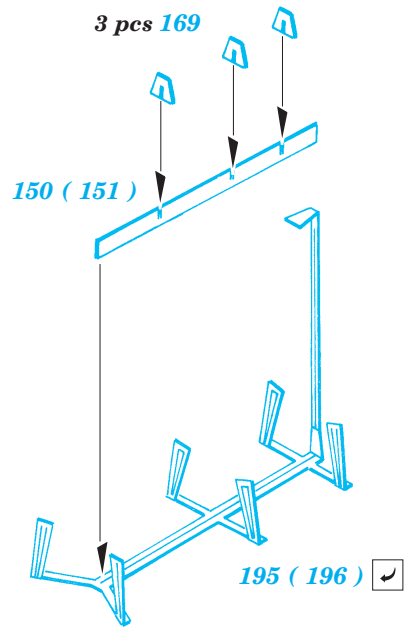

ORIGINAL KIT PARTS
PŮVODNÍ DÍLY STAVEBNICE
 PHOTO-ETCHED PARTS
LEPTANÉ DÍLY
 PARTS TO BE REMOVED
DÍLY K ODSTRANĚNÍ
 FILL
TMELIT

Center Deck

Center Deck

Tomahawk Deck

Bridge Base

Front Funnel Base

Front Funnel

Bridge

Upper Part of Bridge

MK 37 Fire Control 4 sets

Weapon Deck

Rear Funnel

Link Antenna

2 sets

2 sets