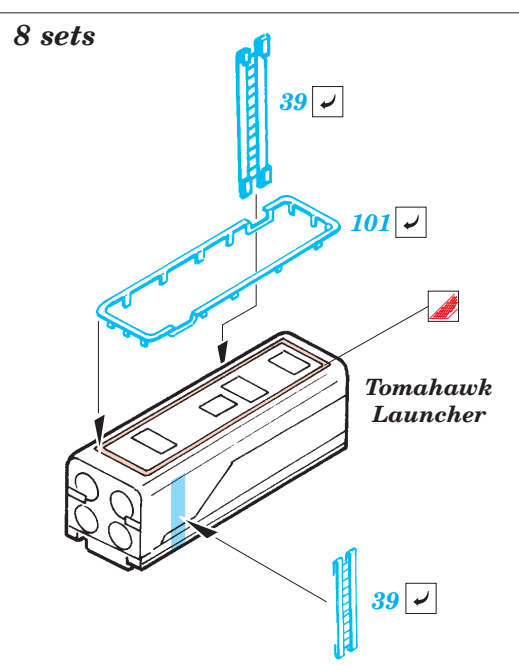

ORIGINAL KIT PARTS
PŮVODNÍ DÍLY STAVEBNICE
 PHOTO-ETCHED PARTS
LEPTANÉ DÍLY
 PARTS TO BE REMOVED
DÍLY K ODSTRANĚNÍ
 FILL
TMELIT

Center Deck

Center Deck

Tomahawk Deck

Bridge Base

Front Funnel Base

Front Funnel

Bridge

Upper Part of Bridge

MK 37 Fire Control 4 sets

Weapon Deck

Rear Funnel

Link Antenna

2 sets

2 sets